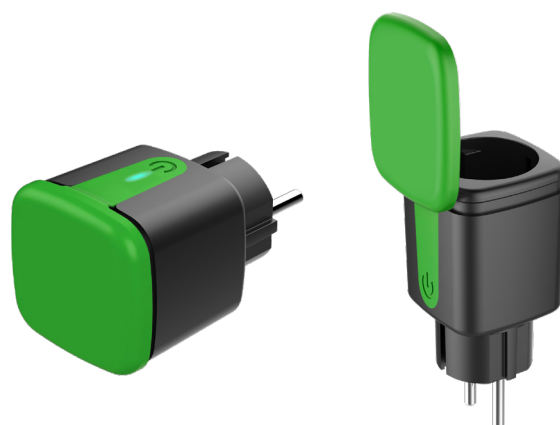

Smart outdoor plug

DELTACO

SMART

PRODUCT DATA

Max power output:	3120 W (240 V 13 A)
Connections:	Schuko / type F CEE 7/7 plug, CEE 7/3 socket
Input voltage:	220 – 240 V AC
IP-rating:	IP-44
Wi-Fi frequency:	2.4 GHz
Network protocol:	IEEE802.11 b/g/n
Compatibility:	APP: DELTACO SMART HOME Amazon Alexa & Google Home
Package contents:	Smart outdoor power plug and manual

13 A
IP-44
WiFi 2.4 GHz

LOGISTICS DATA

Article number:	SH-OP01
Brand:	DELTACO
EAN code:	7333048045157
Country of origin:	China
Custom tariff number:	85366990
Master carton packing unit:	N/A
Master carton gross weight:	N/A
Master carton dimensions:	N/A
Package type:	Box
Package weight:	N/A
Package dimensions:	N/A
Article weight:	93 g
Article dimensions:	52 x 52 x 81 mm