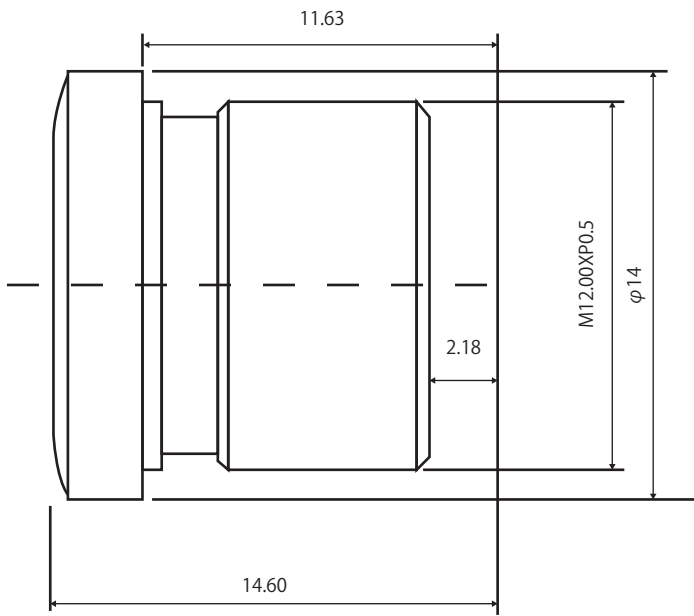

Entaniya Raspberry Pi RP-L98

Specification

Image Circle Size	φ 4.52mm
Focal Length	2.80mm
FOV	98°
F number	2.4
Back Focal length	2.18mm
Mount	M12 x P0.5
Lens Configuration	3 glasses + 1 Plastic

Image Hight

degree	image hight
5.38964176	0.26841063
10.28931608	0.51136593
15.18899040	0.75230200
20.08866473	0.99016109
24.98833905	1.22378490
29.88801337	1.42937183
35.27765513	1.69476505
40.17732945	1.90655281
45.07700378	2.10802617
48.99674323	2.26056702

1/4" sensor